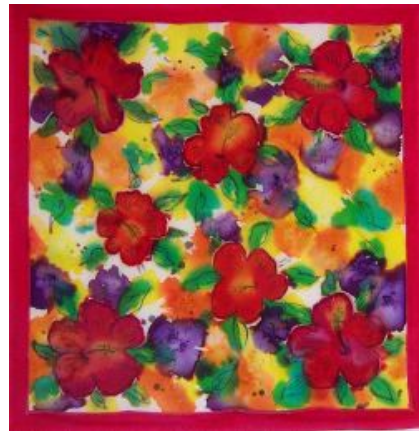

Night Dive	- all over	78.00	88.00	60.00	72.00
Day Dive	- all over	78.00	88.00	60.00	72.00
Dance of Butterflies	- all over	78.00	88.00	60.00	72.00
Hibiscus	- all over	78.00	88.00	60.00	72.00
Iris	- all over	78.00	88.00	60.00	72.00
Tutti Frutti	- all over	78.00	88.00	60.00	72.00